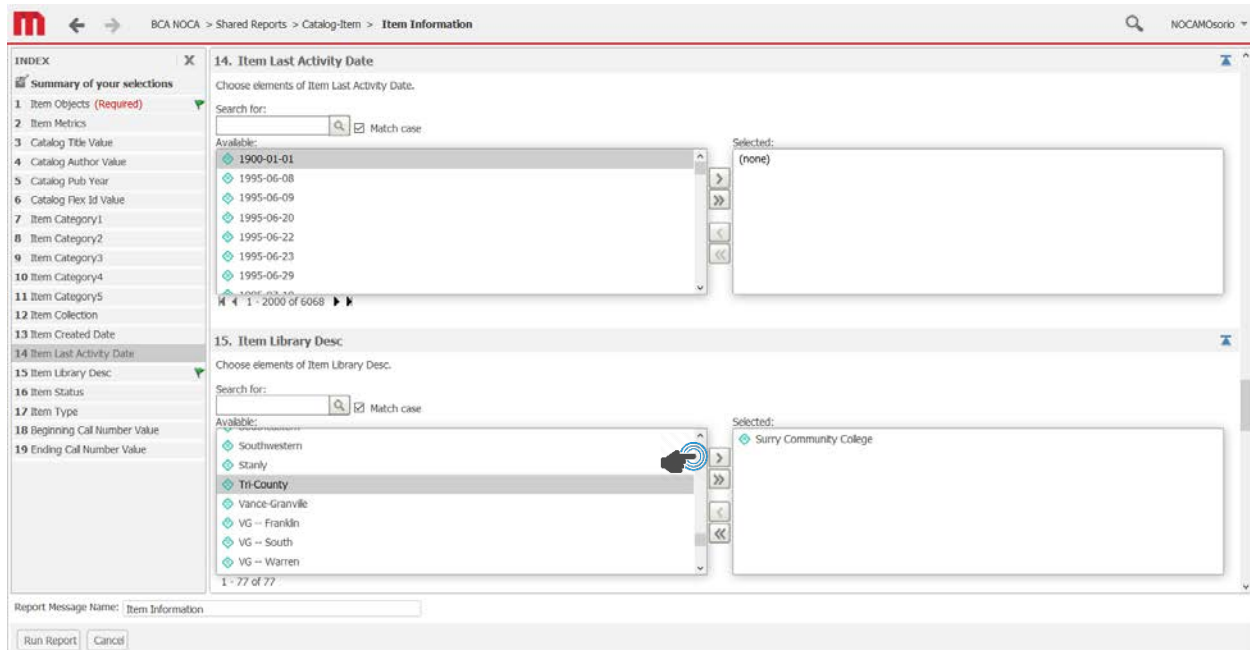

- Item Call Number
- Catalog Title
- Catalog Author
- Item Barcode
- Item Collection Code
- Item Created Date
- Item Last Activity Date
- Catalog Format
- Item Category 1
- Item Call Class

Scroll down to 15. Item Library Desc and select your library